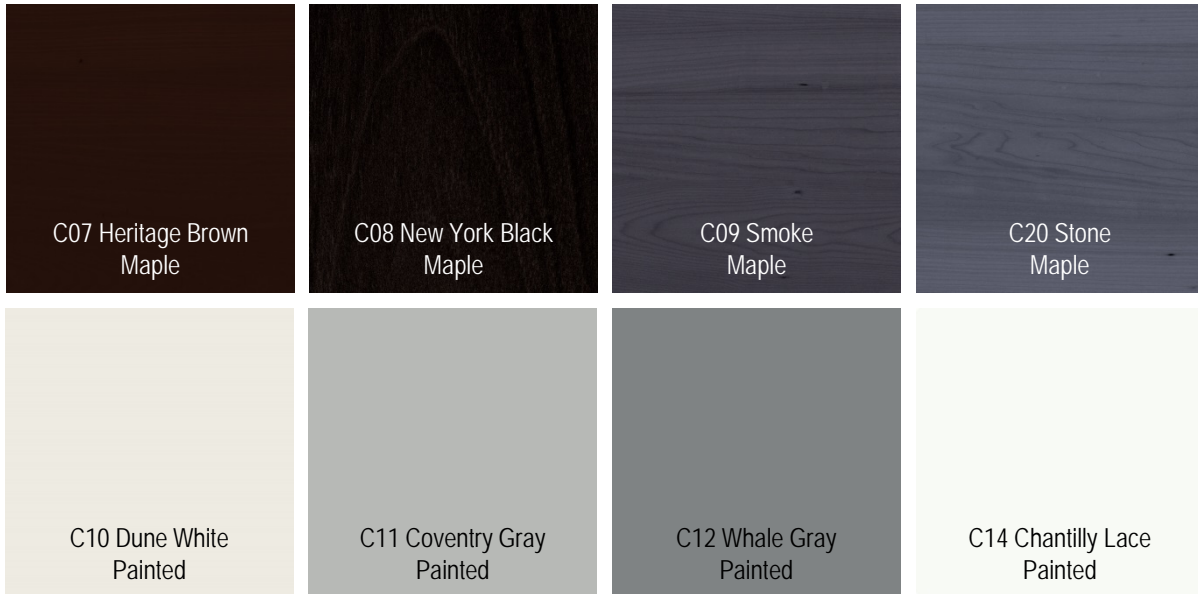

FINISHES

HAMPTON COLLECTION